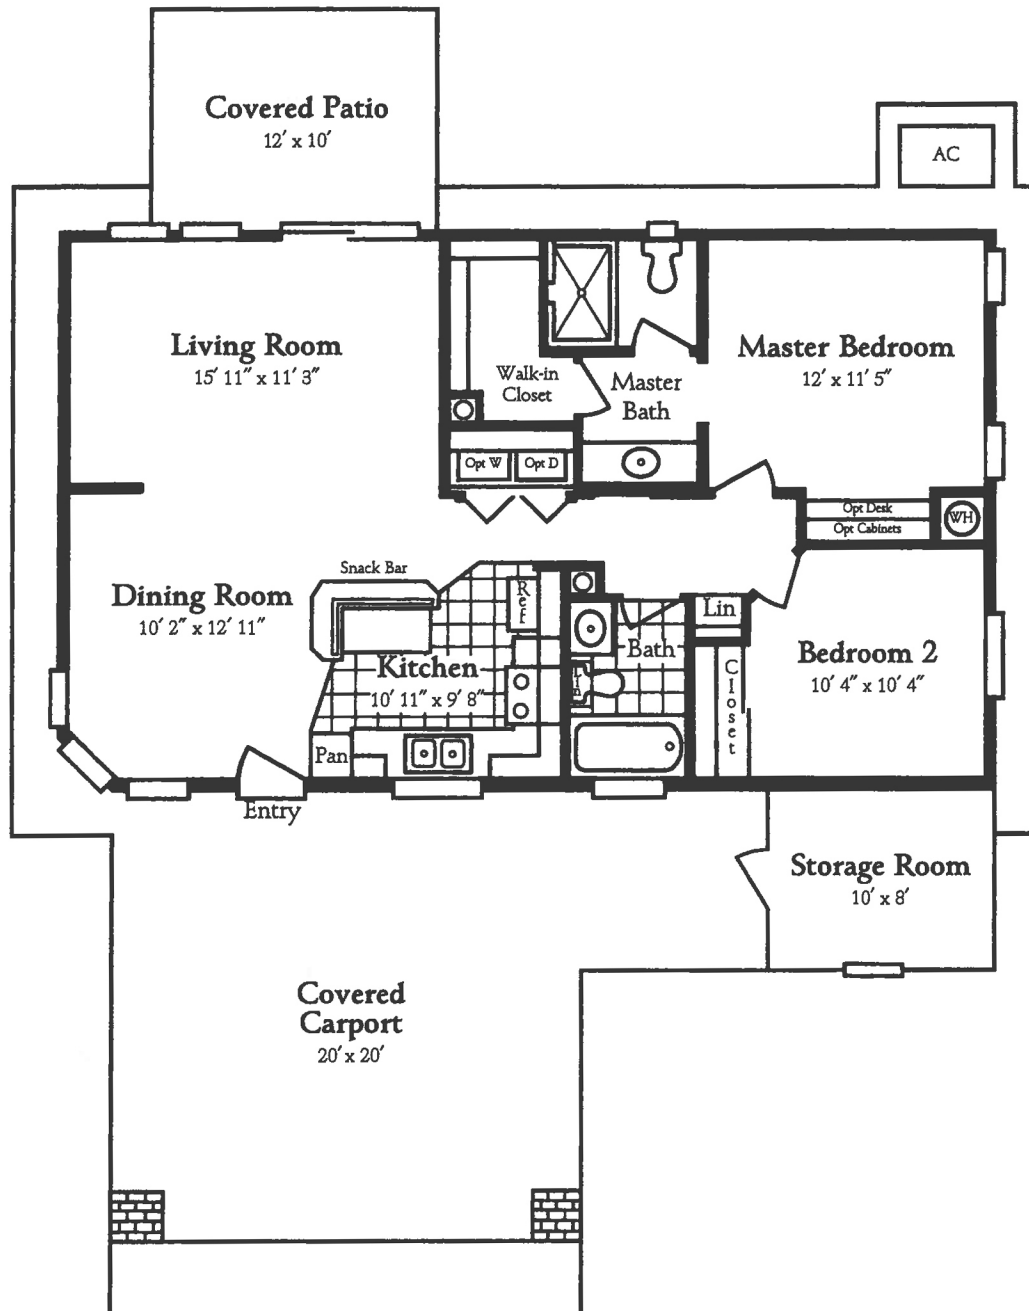

Sussex Plan 1006 – Standard

Home	1006 sq.ft.
Covered Patio	120 sq.ft.
Storage	80 sq.ft.
Total (approx.)	1206 sq.ft.

2 Bedroom, 2 Bath, 2-Car Carport

Las Palmas Grand

A Thesman Community

2550 South Ellsworth Road, Mesa, AZ 85209