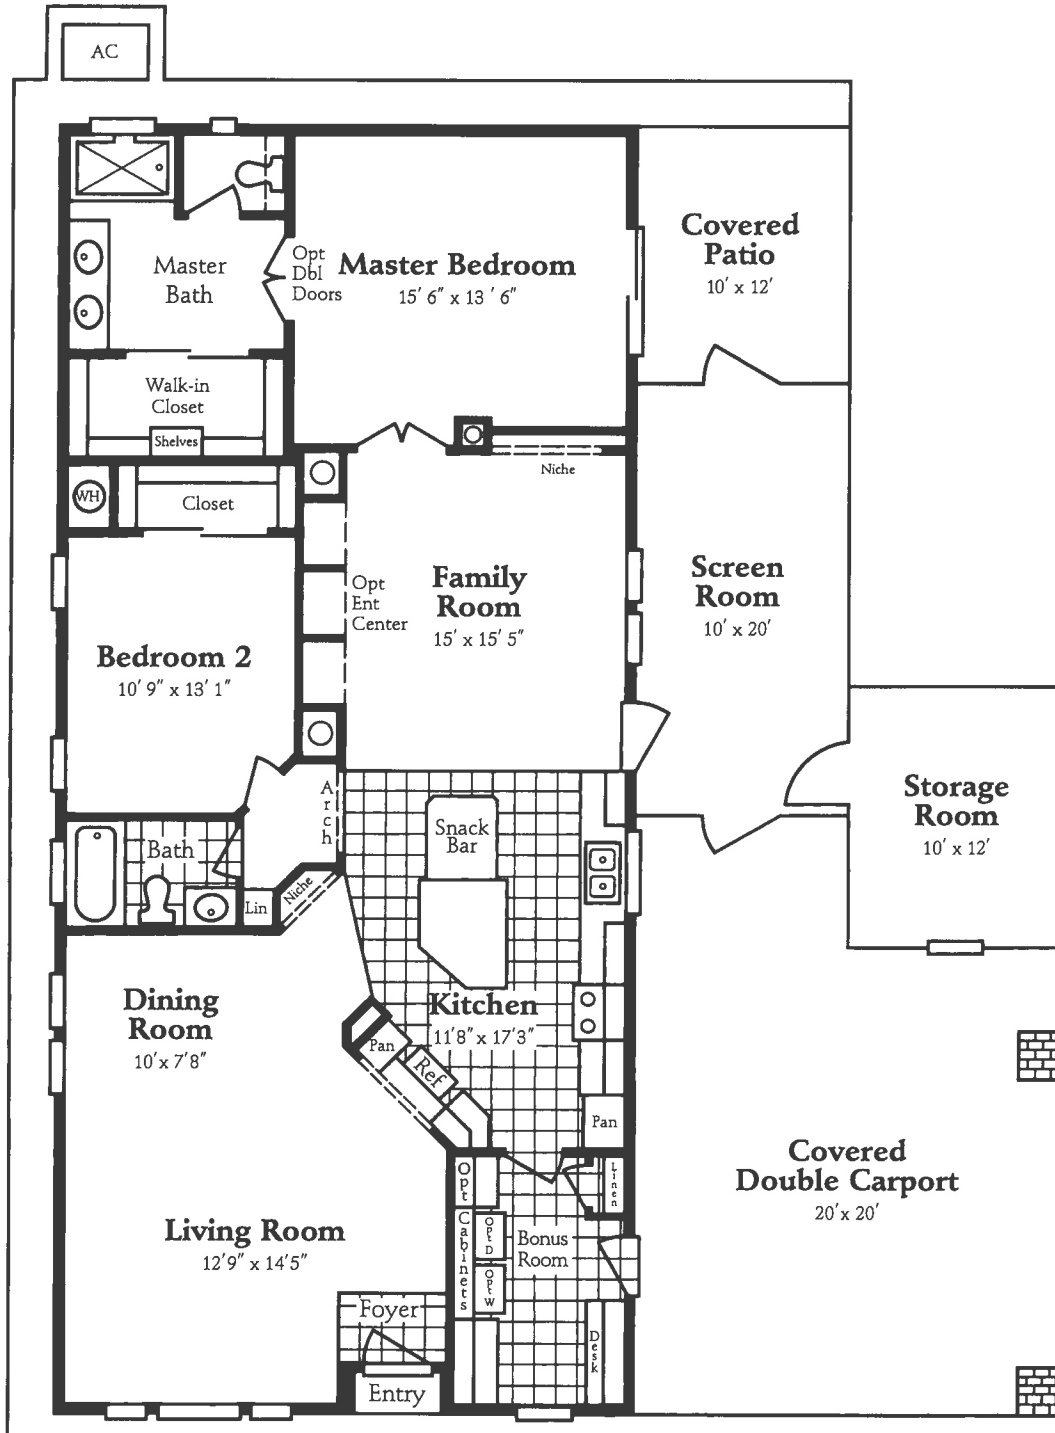

Broadmoor Plan 1600 – Standard

Home	1600 sq.ft.
Screen Room	200 sq.ft.
Storage Room	120 sq.ft.
Total (approx.)	1920 sq.ft.

2 Bedroom, 2 Bath, Bonus Room, 2-Car Carport

Las Palmas Grand

A Thesman Community