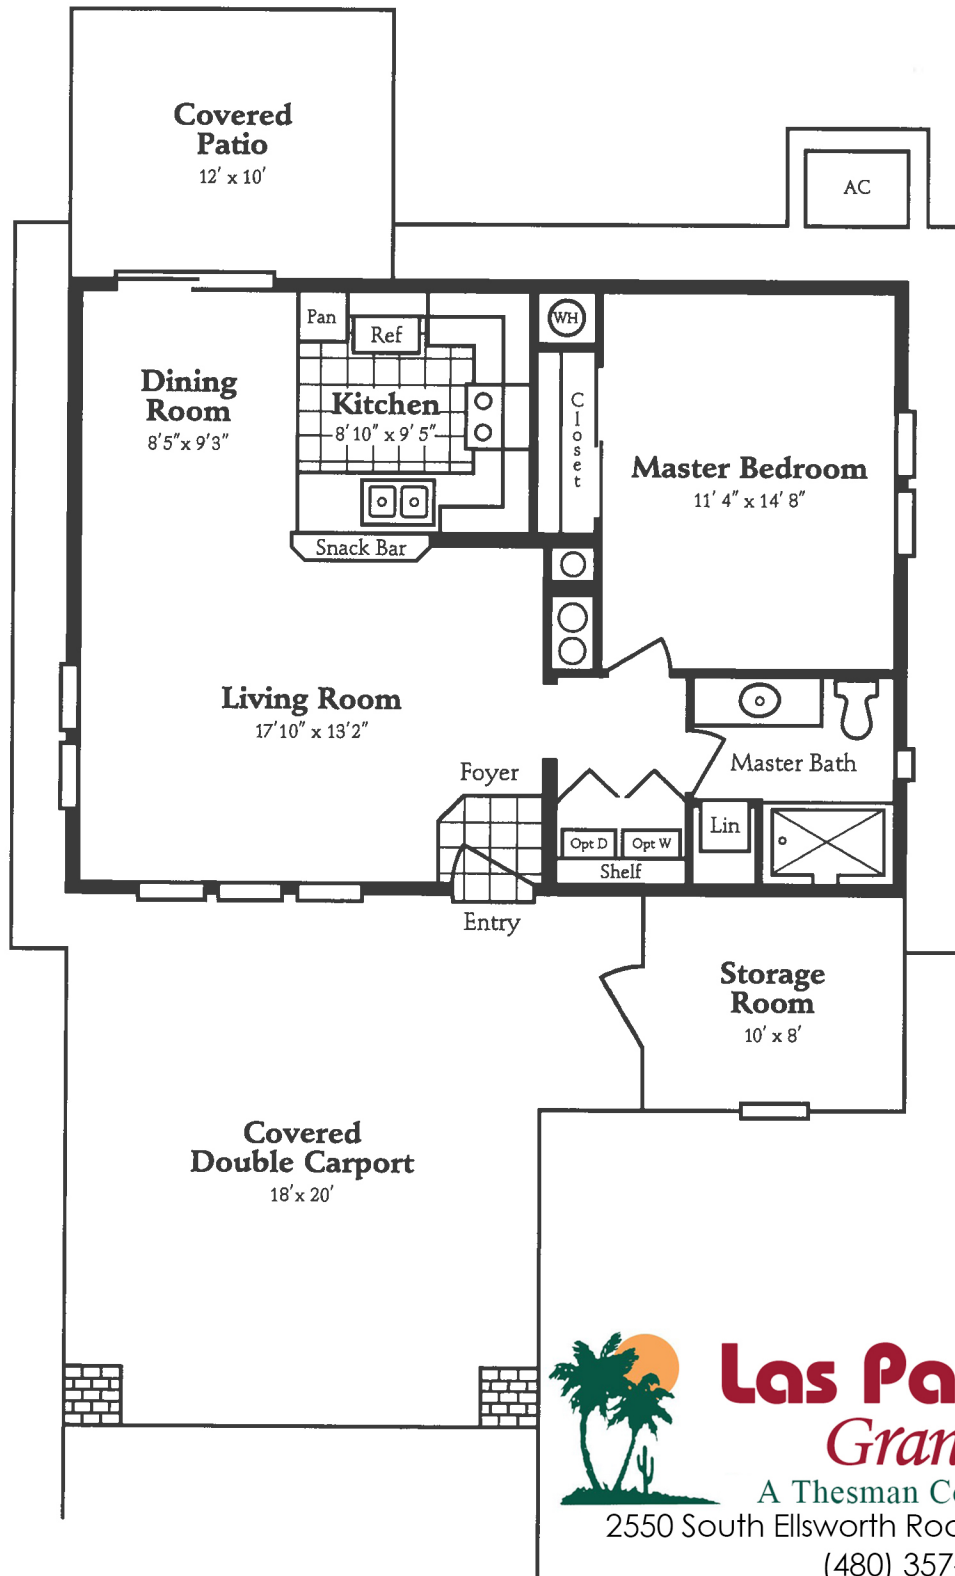

# Malibu Plan 757 – Standard

Home	757 sq.ft.
Covered Patio	120 sq.ft.
Storage	80 sq.ft.
Total (approx.)	957 sq.ft.

1 Bedroom, 1 Bath, 2-Car Carport

All dimensions are approximate and subject to change.