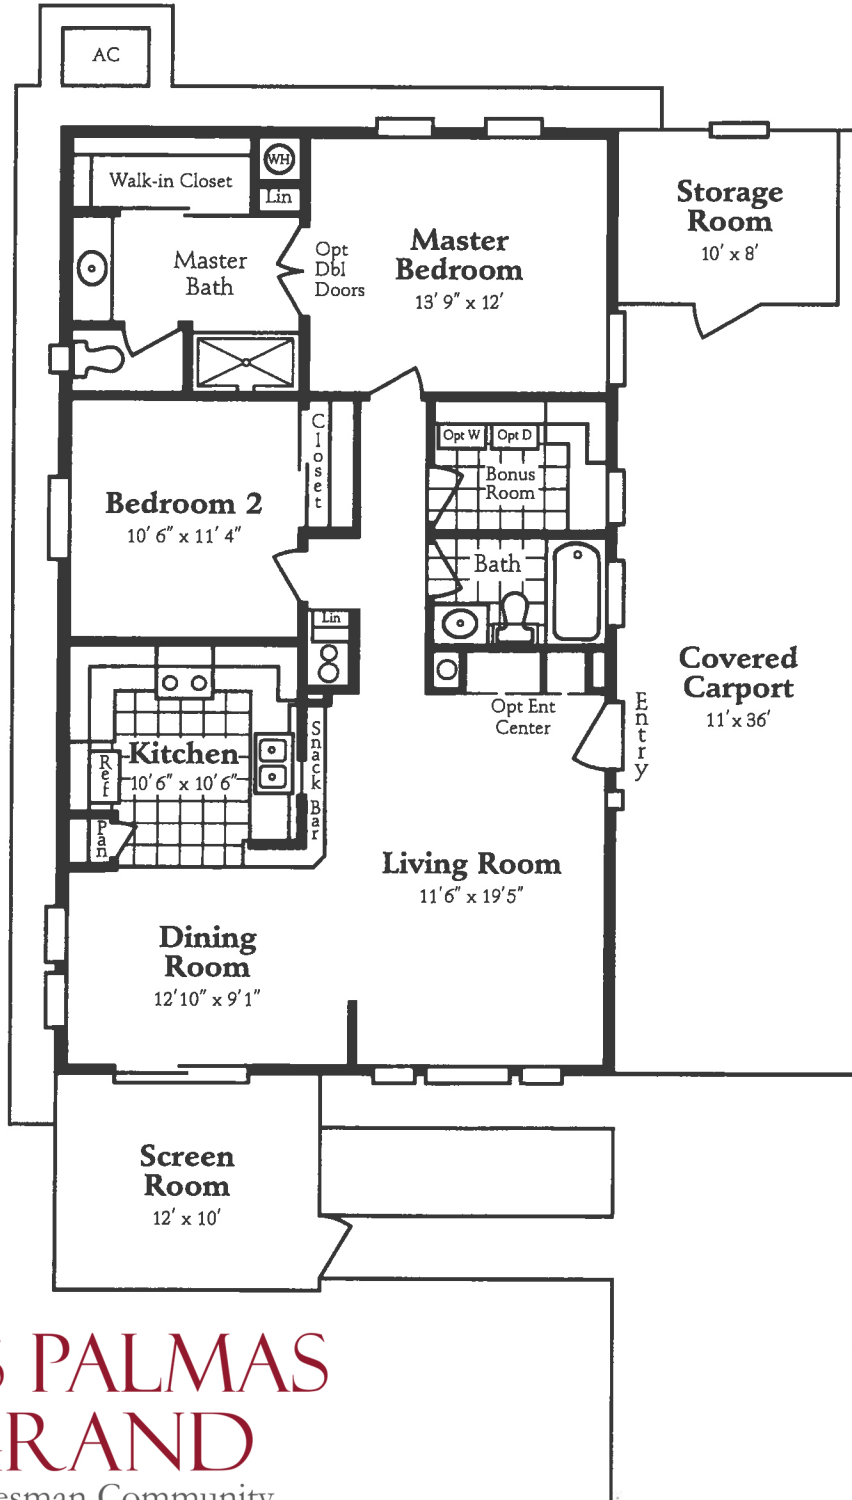

NEWPORT Plan 1107 – Standard

Home	1107 sq.ft.
Screen Room	120 sq.ft.
Storage	80 sq.ft.
Total (approx.)	1307 sq.ft.

2 Bedroom, 2 Bath, Bonus Room, 2-Car Carport

LAS PALMAS GRAND

A Thesman Community

2550 South Ellsworth Road Mesa, AZ 85209