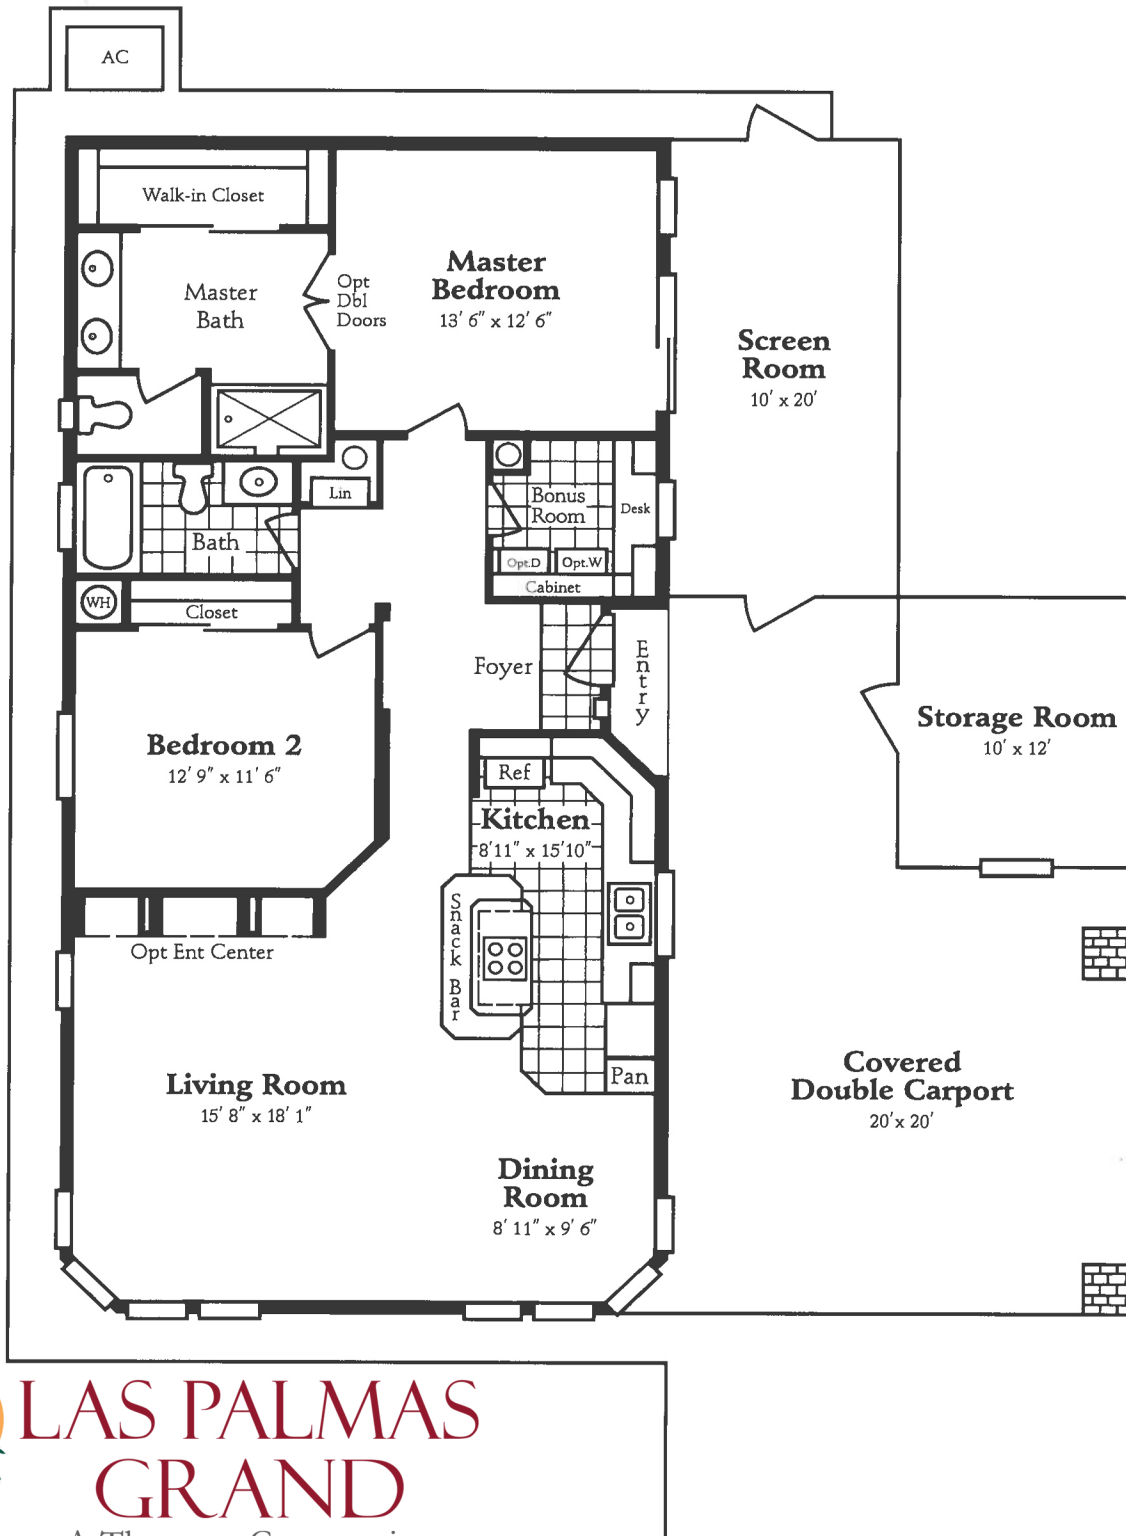

BEL AIR Plan 1308 – Standard

Home	1308 sq.ft.
Screen Room	200 sq.ft.
Storage Room	<u>120</u> sq.ft.
Total (approx.)	1628 sq.ft.

2 Bedroom, 2 Bath, Bonus Room, 2-Car Carport

LAS PALMAS GRAND

A Thesman Community