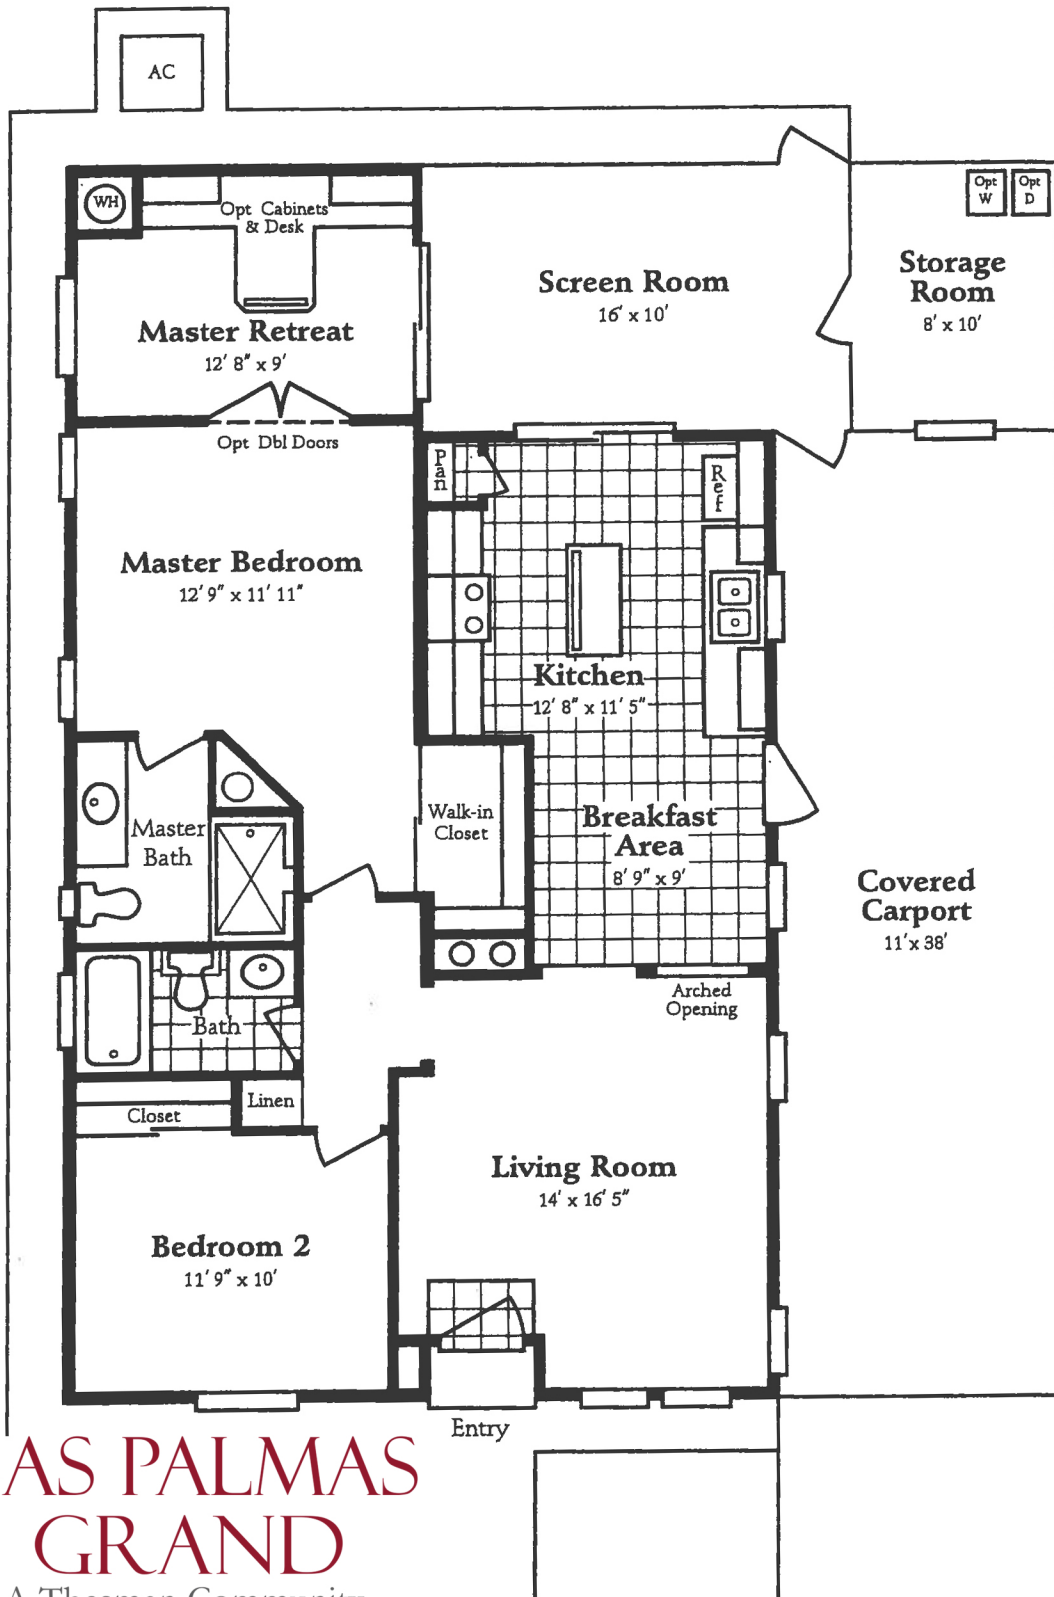

EDGEWOOD Plan 1146 – Standard

Home	1146 sq.ft.
Screen Room	160 sq.ft.
Storage Room	80 sq.ft.
Total (approx.)	1386 sq.ft.

2 Bedroom, 2 Bath, Master Retreat, 2-Car Carport

LAS PALMAS GRAND

A Thesman Community