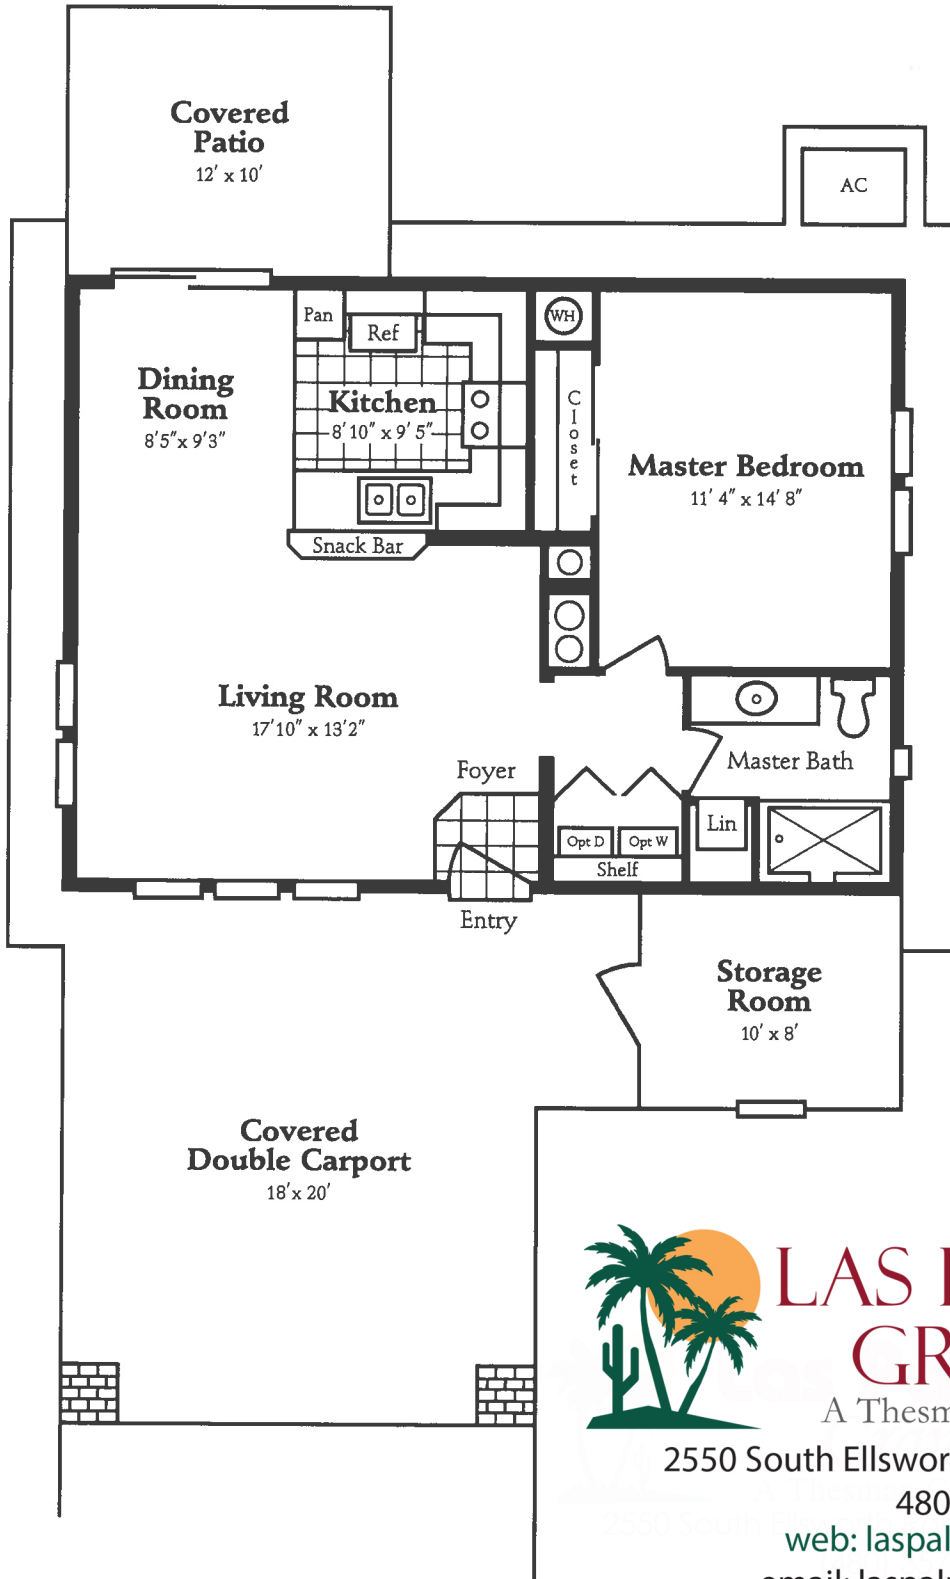

# MALIBU **Plan 757 – Standard**

Home	757 sq.ft.
Covered Patio	120 sq.ft.
Storage	80 sq.ft.
Total (approx.)	<u>957 sq.ft.</u>

1 Bedroom, 1 Bath, 2-Car Carport

2550 South Ellsworth Road Mesa, AZ 85209

480-357-5000