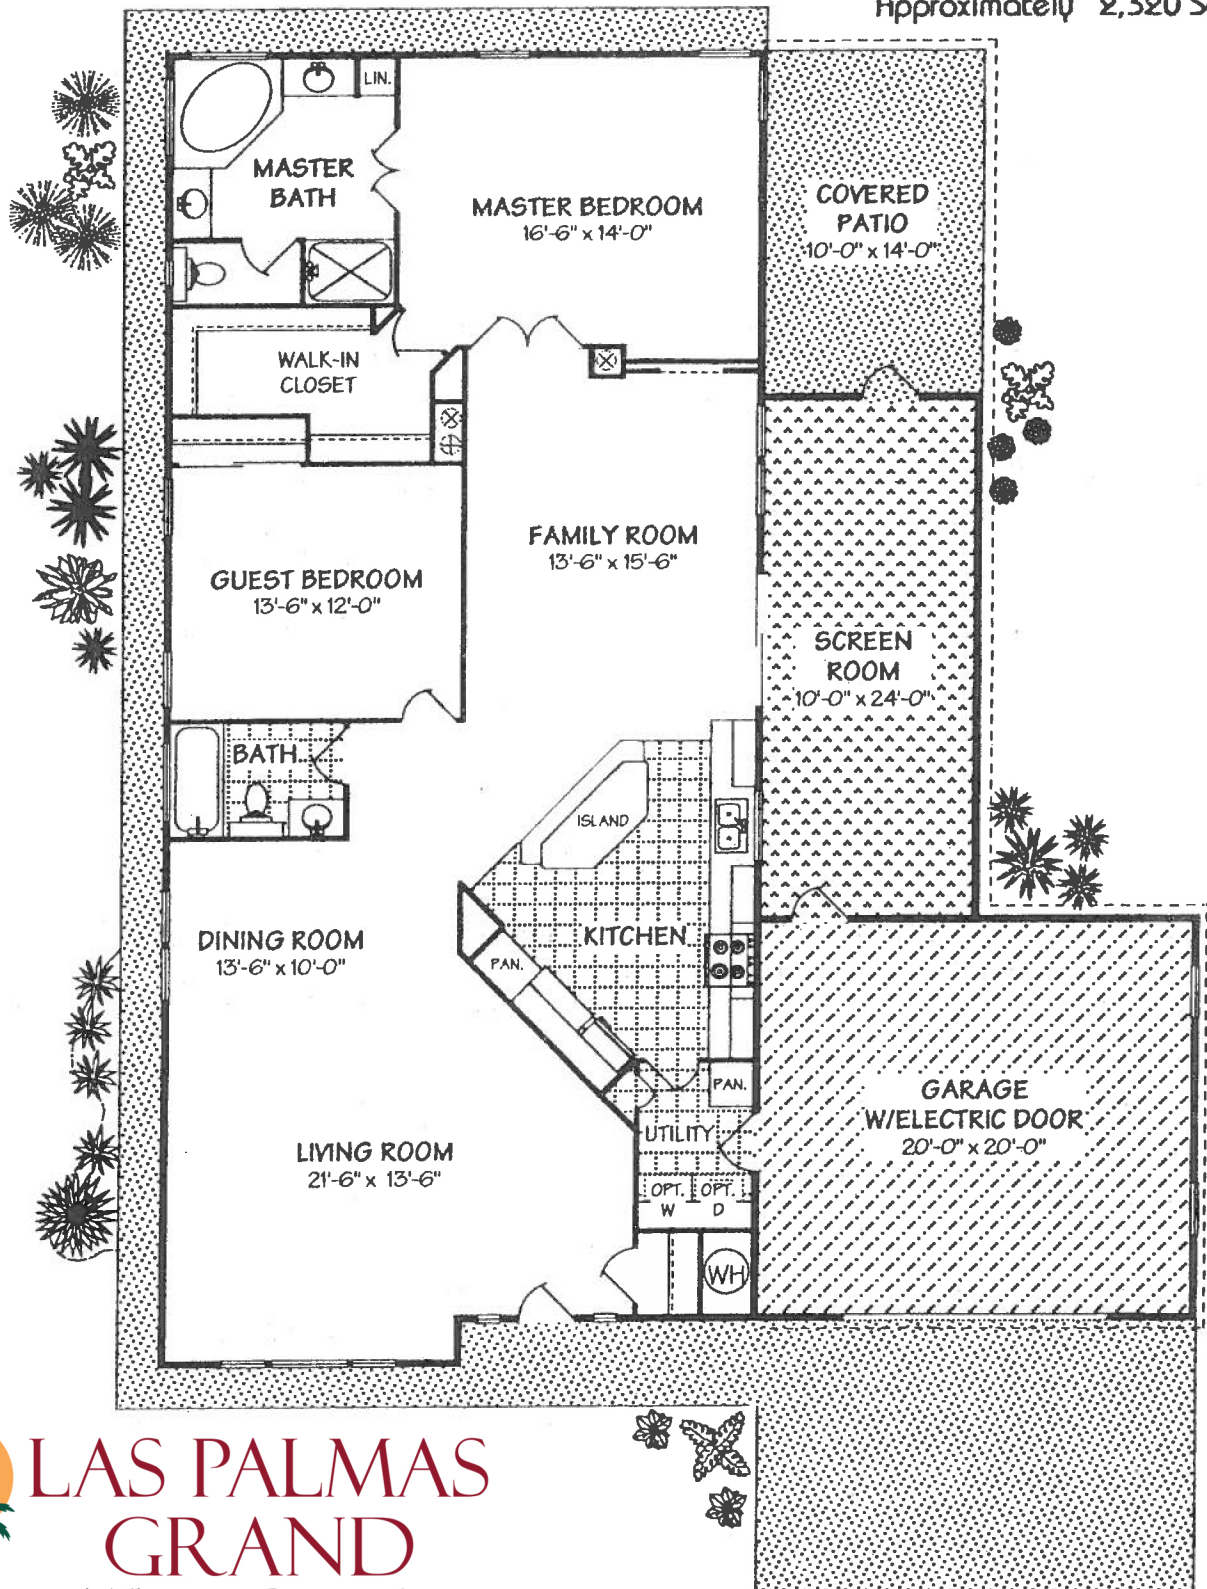

# BILTMORE

Title Size: 28' x 64'  
Living Environment

Home 28' x 60': 1,680 Sq. Ft.  
Screen Room: 240 Sq. Ft.  
Garage: 400 Sq. Ft.  
Approximately 2,320 Sq. Ft.

All dimensions are approximate and subject to change.