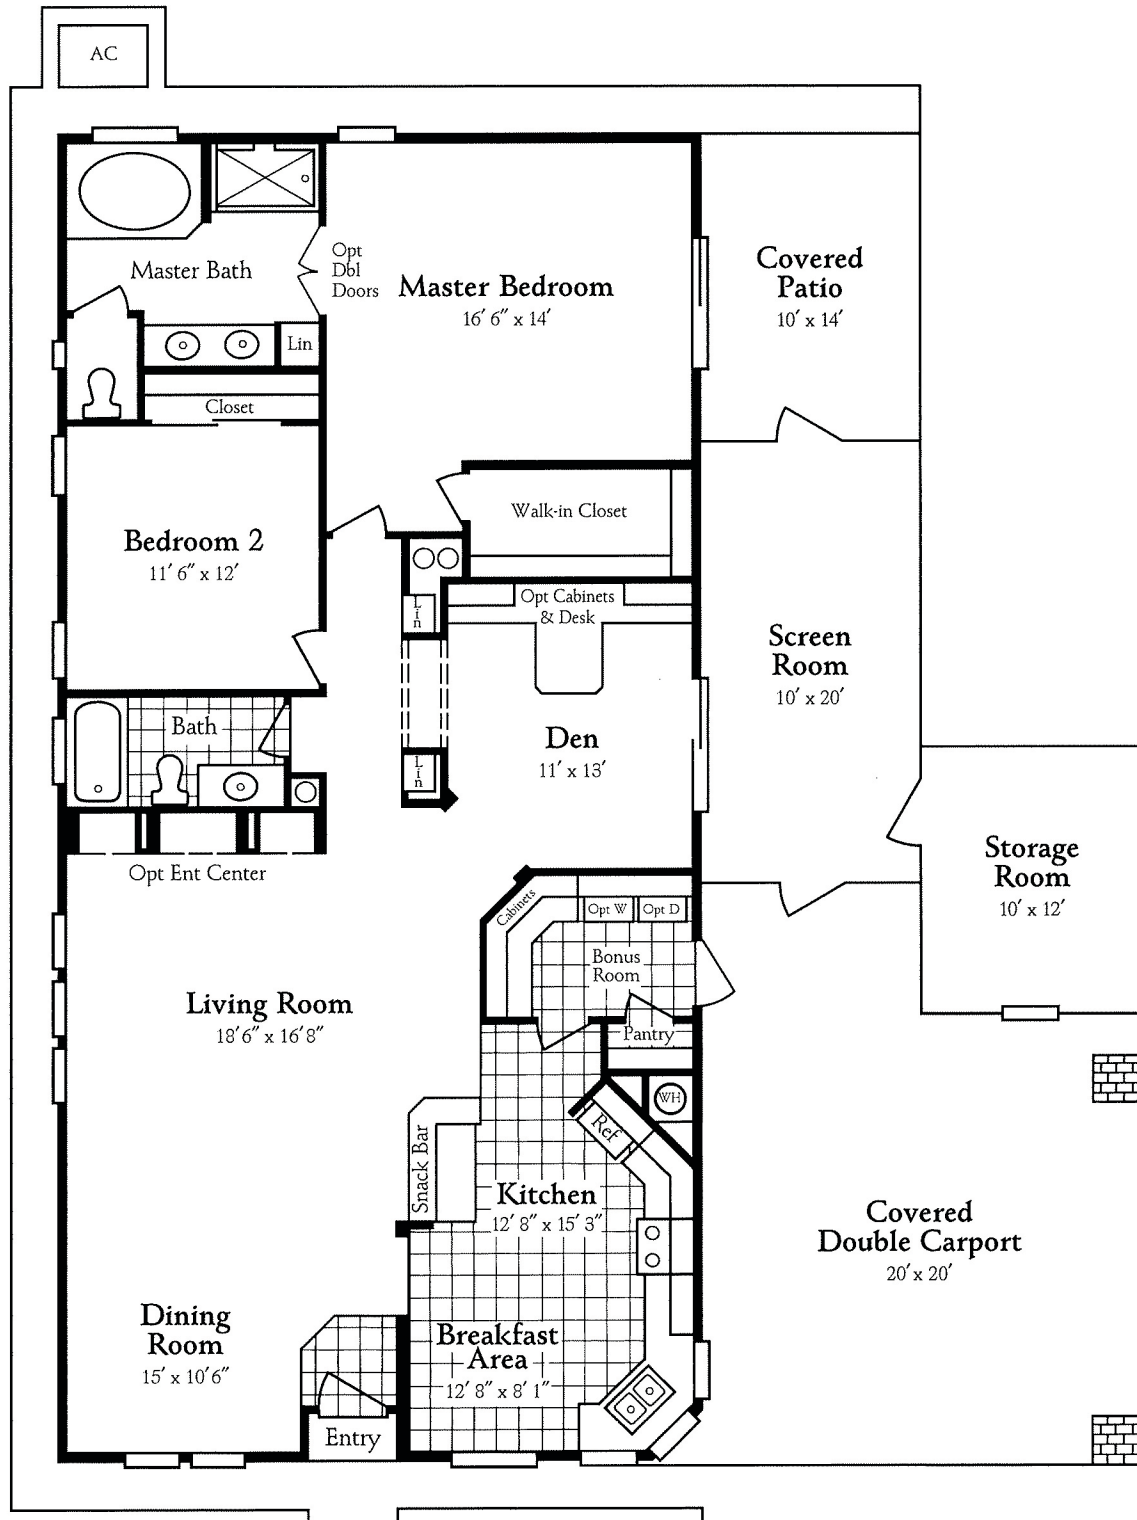

SEDONA **Plan 1737 – Standard**

Home	1737 sq.ft.
Screen Room	200 sq.ft.
Storage Room	120 sq.ft.
Total (approx.)	2057 sq.ft.

2 Bedroom, 2 Bath, Den, 2-Car Carport

**LAS PALMAS
GRAND**
A Thesman Community

2550 South Ellsworth Road Mesa, AZ 85209
480-357-5000
web: laspalmasgrand55.com
email: laspalmas@thesman.com